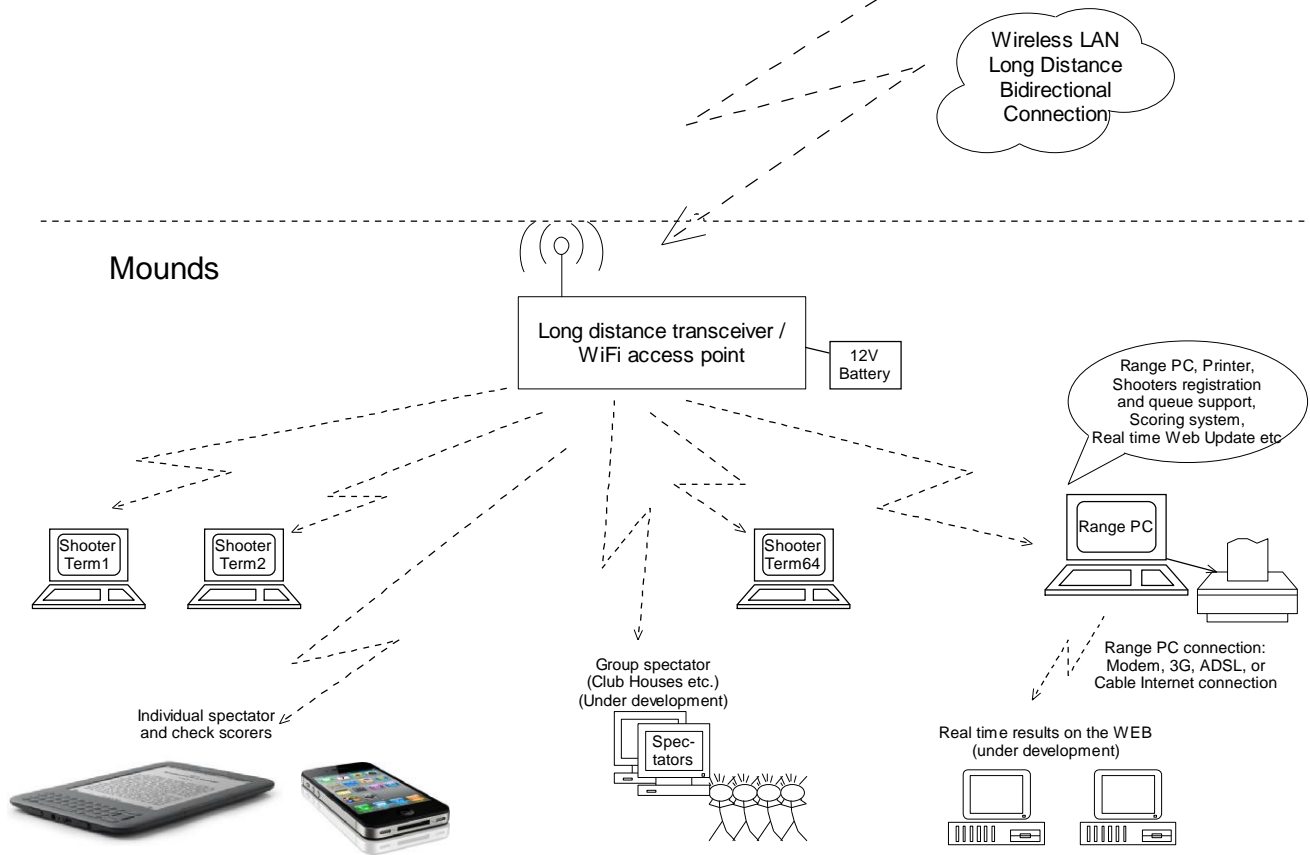

# Shooting Range HEXTA-001 structure

support@hexsystems.com.au  
Rev 0.03

(c) HEX Systems Pty Ltd

Butts

Mounds

Wireless LAN  
Long Distance  
Bidirectional  
Connection

Range PC, Printer,  
Shooters registration  
and queue support,  
Scoring system,  
Real time Web Update etc

Range PC connection:  
Modem, 3G, ADSL, or  
Cable Internet connection

Real time results on the WEB  
(under development)