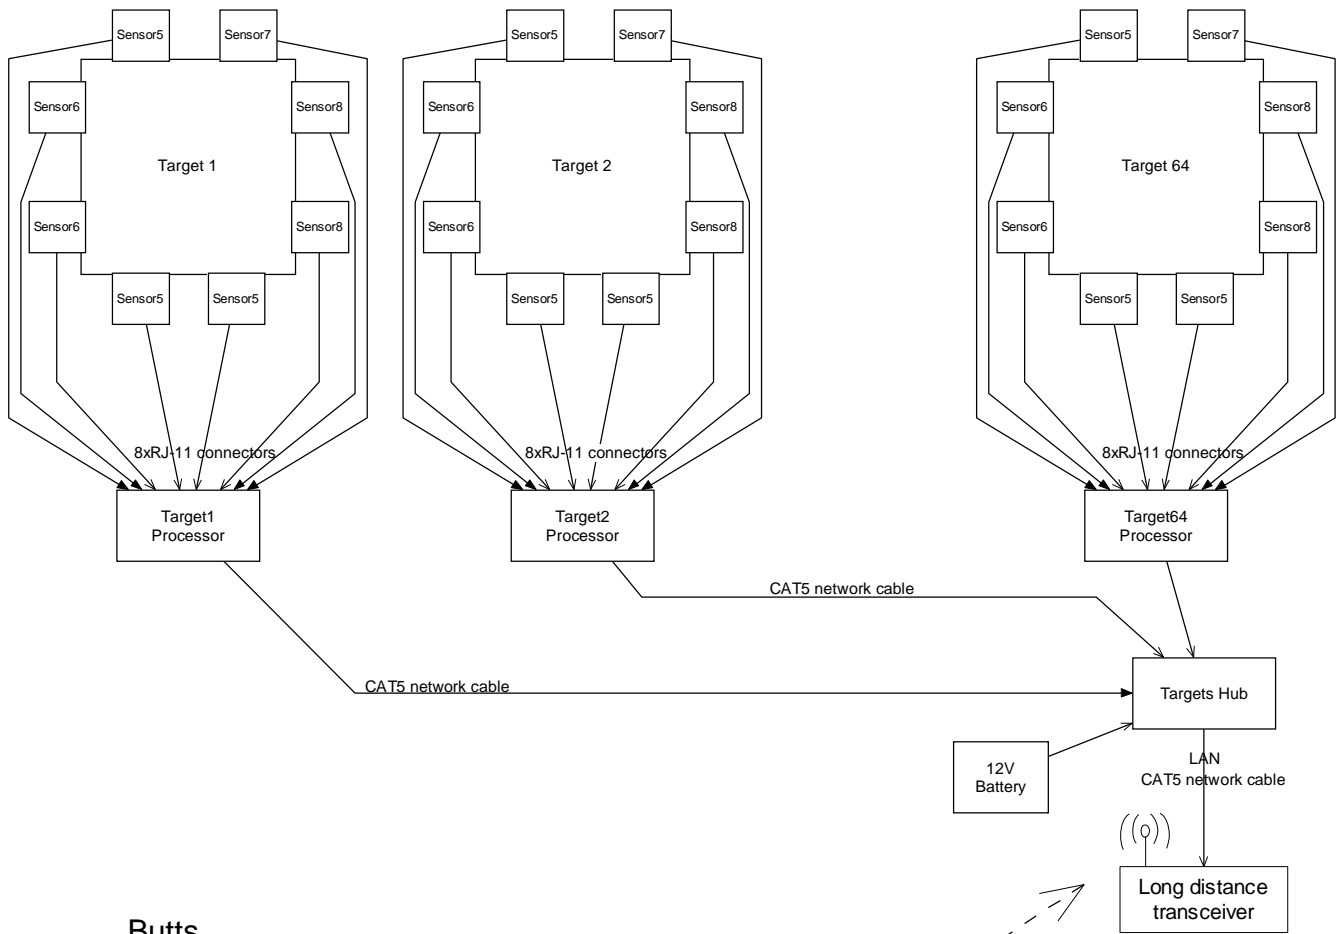

# Shooting Range HEXTA-001 structure

support@hexsystems.com.au  
Rev 0.03

(c) HEX Systems Pty Ltd

Butts

Mounds

Wireless LAN  
Long Distance  
Bidirectional  
Connection

Range PC, Printer,  
Shooters registration  
and queue support,  
Scoring system,  
Real time Web Update etc

Range PC connection:  
Modem, 3G, ADSL, or  
Cable Internet connection

Real time results on the WEB  
(under development)